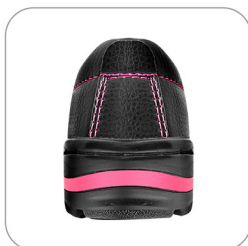

ECO SERIES

LADIES SERIES

RINJANI

Designed to fit the shape of a woman's foot.

**EXCLUSIVE
LAUNCHING**

RINJANI

Material Upper	: Leather
Lining	: Comfort Merrymesh
Insole	: Single Eva
Outsole	: PU
Toe Cap	: Steel
Size	: 36 - 40